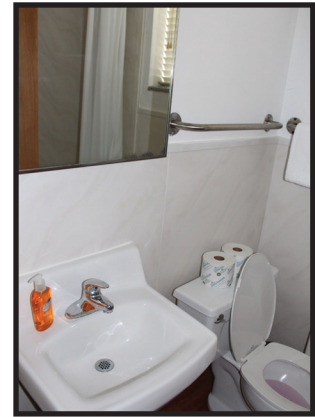

548 EAST OWEN APARTMENT

The bedroom features two twin beds, with closet space and a dresser for clothing storage, and an ironing board.

The living area has multiple seating and a small dining table for meals and workspace.

Both East and West Owen contain a full bathroom (left) and a kitchen with a stove, refrigerator, and dishwasher (right).

214 WEST OWEN APARTMENT

Along with two twin beds and closet space, there is also a small desk to hold personal items.

The two apartments in Owen Hall are available year round and the apartment in Van Hoosen Hall is available annually from May 1st through August 31st.

Each apartment includes a kitchen, living area, bedroom, and a private bathroom. The Van Hoosen Hall apartment features a queen bed sleeping arrangement, while the apartments in Owen Hall feature two twin bed sleeping arrangements.

The bedroom features a queen bed, closet space, and a dresser for clothing storage.

A television and retro work spaces rounds out the room.

The kitchen (left) and full bathroom (right).

Van Hoosen Hall also features a fenced-in courtyard surrounded by gardens, picnic tables, and charcoal grills.